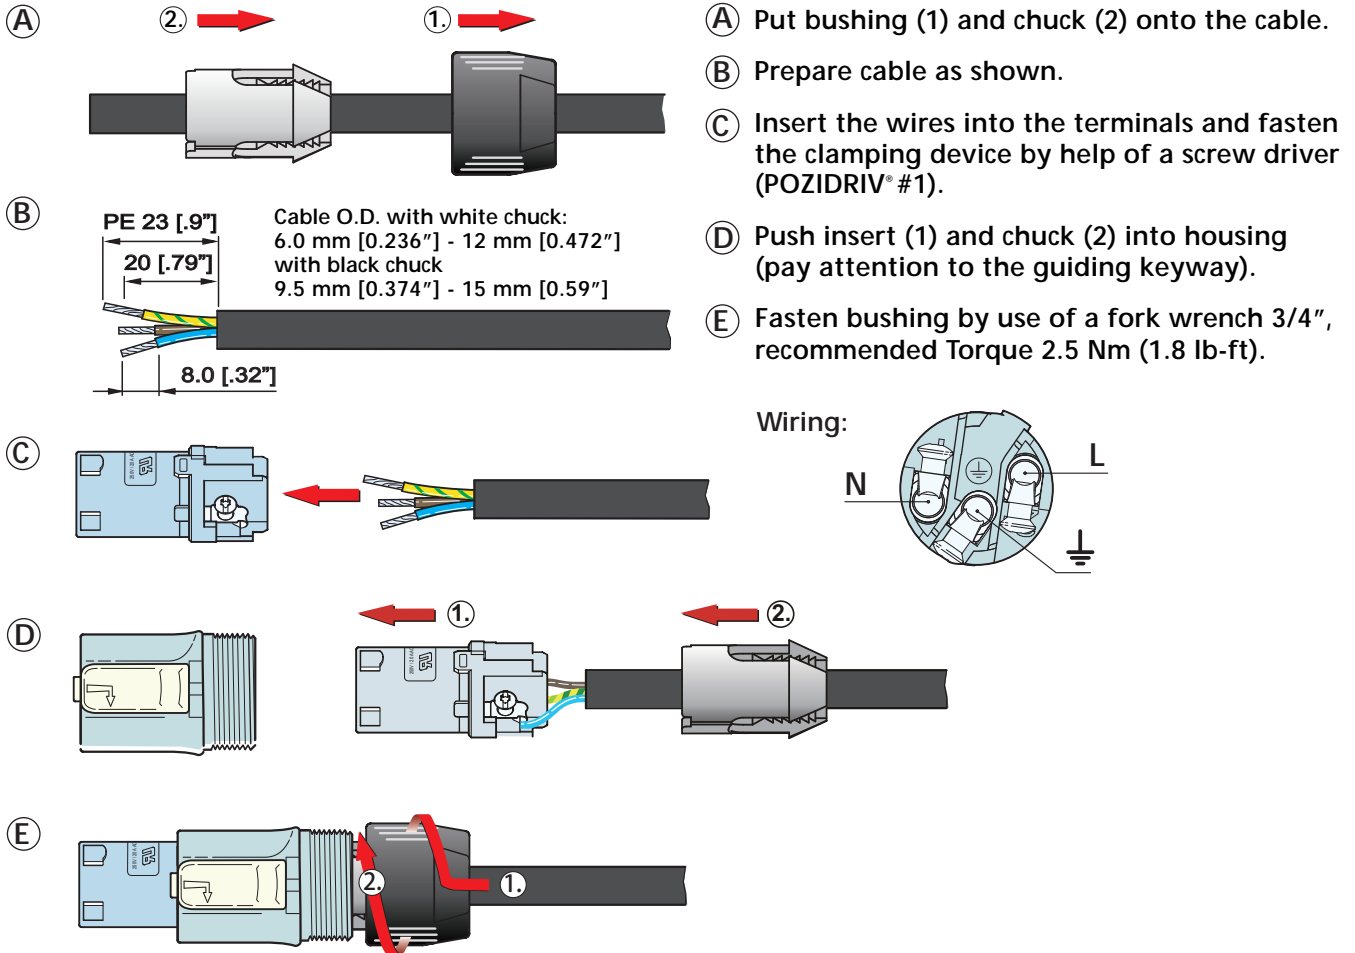

ASSEMBLY INSTRUCTION

Locking 3 pole Power Connector System

Cable Connector RCAC3I-G-000 / RCAC3O-G-000

Receptacle RRAC3I-G-000 / RRAC3O-G-000

for flat quick-connect receptacles 0.187" x 0.020"

Attention:
Maximum allowable torque 0.5 Nm.