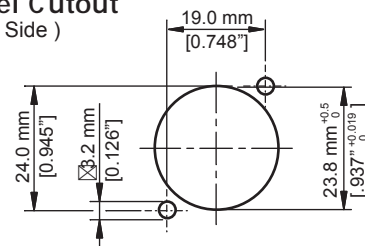

Attention:
Maximum allowable torque 0.5 Nm.

Panel Cutout
(Rear Side)