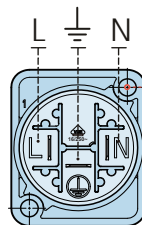

ASSEMBLY INSTRUCTION

Locking 3 pole Power Connector System

Cable Connector RCAC3I-G-000 / RCAC3O-G-000

Receptacle RRAC3I-G-000 / RRAC3O-G-000

for flat quick-connect receptacles 0.187" x 0.020"

Attention:
Maximum allowable torque 0.5 Nm.