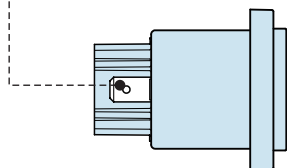

ASSEMBLY INSTRUCTION

Locking 3 pole Power Connector System

Cable Connector RCAC3I-G-000 / RCAC3O-G-000

Receptacle RRAC3I-G-000 / RRAC3O-G-000

for flat quick-connect receptacles 0.187" x 0.020"

Attention:
Maximum allowable torque 0.5 Nm.